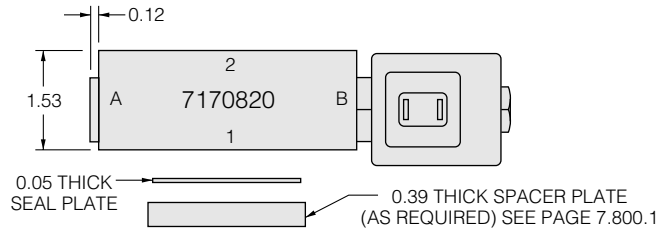

Solenoid Sandwich Valves

Dual Blocking, Normally Closed

Side Up: 2 Plug: None
Block No.: 7170820 Plug Side: n/a

Model No. SV10-22-S03D-x-xx

Seal Plate: Yes Catalog Ref.: 1.044.1

Blocking on A, Normally Closed

Side Up: 2 Plug: 6103010
Block No.: 7170820 Plug Side: B

Model No. SV10-22-S03A-x-xx

Seal Plate: Yes Catalog Ref.: 1.044.1

Blocking on B, Normally Closed

Side Up: 2 Plug: 6103010
Block No.: 7170820 Plug Side: A

Model No. SV10-22-S03B-x-xx

Seal Plate: Yes Catalog Ref.: 1.044.1

Dual Load Holding, Normally Closed

Side Up: 1 Plug: None
Block No.: 7170820 Plug Side: n/a

Model No. SV10-22-S03H-x-xx

Seal Plate: Yes Catalog Ref.: 1.044.1