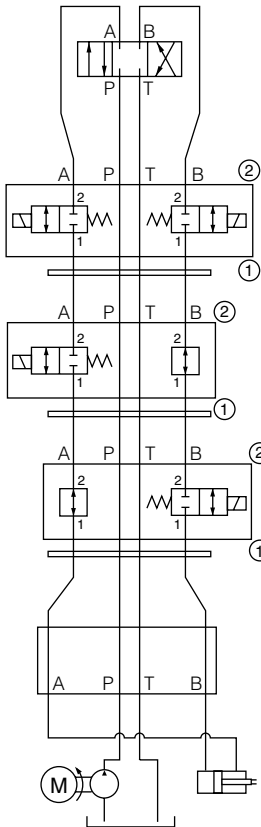

Solenoid Sandwich Valves

Dual Blocking, Normally Closed

Side Up: 2 Plug: None
Block No.: 7170820 Plug Side: n/a

Model No. SV10-22-S03D-x-xx

Seal Plate: Yes Catalog Ref.: 1.044.1

Blocking on A, Normally Closed

Side Up: 2 Plug: 6103010
Block No.: 7170820 Plug Side: B

Model No. SV10-22-S03A-x-xx

Seal Plate: Yes Catalog Ref.: 1.044.1

Blocking on B, Normally Closed

Side Up: 2 Plug: 6103010
Block No.: 7170820 Plug Side: A

Load Holding on B, Normally Open

Side Up: 1 Plug: 6103010
Block No.: 7170820 Plug Side: A

Model No. SV10-23-S03L-x-xx

Seal Plate: Yes Catalog Ref.: 1.053.1

ISO/CETOP 3 Manifold

Solenoid Sandwich Valves

Dual Blocking, Normally Closed

Model No. SV10-24-S03A-x-xx

Seal Plate: Yes Catalog Ref.: 1.064.1

Blocking on B, Normally Closed

Side Up: 2 Plug: 6103010
Block No.: 7170820 Plug Side: A

Model No. SV10-24-S03B-x-xx

Seal Plate: Yes Catalog Ref.: 1.064.1