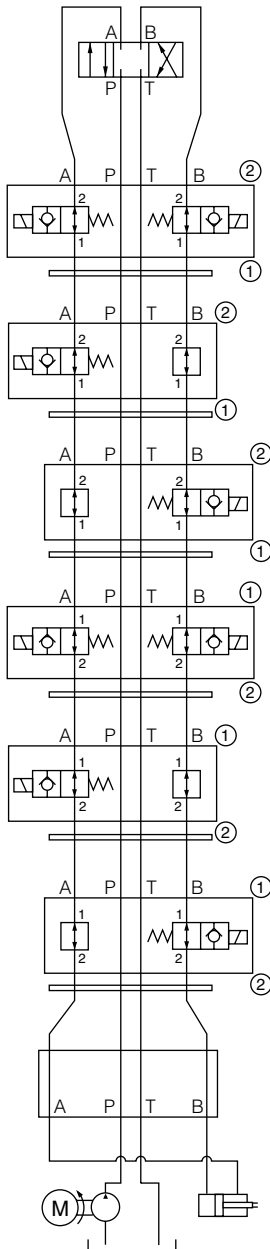

Solenoid Sandwich Valves

Dual Blocking, Normally Closed

Side Up: 2 Plug: None
Block No.: 7170820 Plug Side: n/a

Model No. SV10-22-S03D-x-xx

Seal Plate: Yes Catalog Ref.: 1.044.1

Blocking on A, Normally Closed

Side Up: 2 Plug: 6103010
Block No.: 7170820 Plug Side: B

Model No. SV10-22-S03A-x-xx

Seal Plate: Yes Catalog Ref.: 1.044.1

Blocking on B, Normally Closed

Side Up: 2 Plug: 6103010
Block No.: 7170820 Plug Side: A

Model No. SV10-22-S03L-x-xx

Seal Plate: Yes Catalog Ref.: 1.044.1

ISO/CETOP 3 Manifold

D03 (NG6) SANDWICH VALVES

Solenoid Sandwich Valves

Dual Blocking, Normally Open

Side Up: 2 Plug: None
Block No.: 7170820 Plug Side: n/a

Model No. SV10-23-S03D-x-xx

Seal Plate: Yes Catalog Ref.: 1.053.1

Blocking on A, Normally Open

Side Up: 2 Plug: 6103010
Block No.: 7170820 Plug Side: B

Model No. SV10-23-S03A-x-xx

Seal Plate: Yes Catalog Ref.: 1.053.1