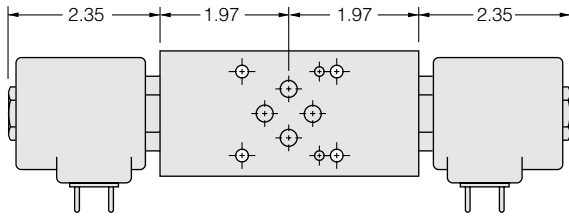

Solenoid Sandwich Valves

Dual Blocking, Normally Closed

Side Up: 2 Plug: None
Block No.: 7170820 Plug Side: n/a

Model No. SV10-22-S03D-x-xx

Seal Plate: Yes Catalog Ref.: 1.044.1

Blocking on A, Normally Closed

Side Up: 2 Plug: 6103010
Block No.: 7170820 Plug Side: B

Model No. SV10-22-S03A-x-xx

Seal Plate: Yes Catalog Ref.: 1.044.1

Blocking on B, Normally Closed

Side Up: 2 Plug: 6103010
Block No.: 7170820 Plug Side: A

Model No. SV10-22-S03B-x-xx

Seal Plate: Yes Catalog Ref.: 1.044.1

Dual Load Holding, Normally Closed

Side Up: 1 Plug: None
Block No.: 7170820 Plug Side: n/a

Model No. SV10-22-S03H-x-xx

Seal Plate: Yes Catalog Ref.: 1.044.1

Model No. SV10-23-S03D-x-xx

Seal Plate: Yes Catalog Ref.: 1.053.1

Blocking on A, Normally Open

Side Up: 2 Plug: 6103010
Block No.: 7170820 Plug Side: B

Model No. SV10-23-S03A-x-xx

Seal Plate: Yes Catalog Ref.: 1.053.1