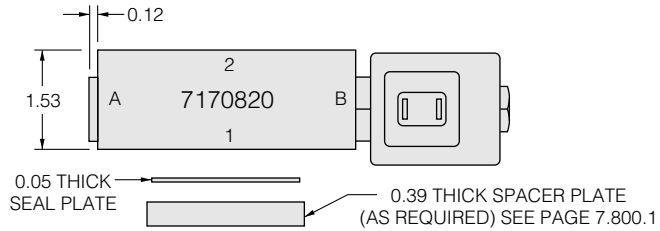

D03 (NG6) SANDWICH VALVES

Solenoid Sandwich Valves

Dual Blocking, Normally Open

Side Up: 2 Plug: None
Block No.: 7170820 Plug Side: n/a

Model No. SV10-23-S03D-x-xx

Seal Plate: Yes Catalog Ref.: 1.053.1

Blocking on A, Normally Open

Side Up: 2 Plug: 6103010
Block No.: 7170820 Plug Side: B

Model No. SV10-23-S03A-x-xx

Seal Plate: Yes Catalog Ref.: 1.053.1

Blocking on B, Normally Open

Side Up: 2 Plug: 6103010
Block No.: 7170820 Plug Side: A

Model No. SV10-23-S03B-x-xx

Seal Plate: Yes Catalog Ref.: 1.053.1

Dual Load Holding, Normally Open

Side Up: 1 Plug: None
Block No.: 7170820 Plug Side: n/a

Model No. SV10-23-S03H-x-xx

Seal Plate: Yes Catalog Ref.: 1.053.1

Load Holding on A, Normally Open

Side Up: 1 Plug: 6103010
Block No.: 7170820 Plug Side: B

Model No. SV10-23-S03G-x-xx

Seal Plate: Yes Catalog Ref.: 1.053.1

Load Holding on B, Normally Open

Side Up: 1 Plug: 6103010
Block No.: 7170820 Plug Side: A

Model No. SV10-23-S03L-x-xx

Seal Plate: Yes Catalog Ref.: 1.053.1

ISO/CETOP 3 Manifold