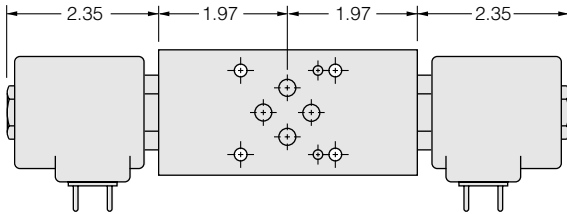

Model No. SV10-23-S03H-x-xx

Seal Plate: Yes Catalog Ref.: 1.053.1

Load Holding on A, Normally Open

Side Up: 1 Plug: 6103010
Block No.: 7170820 Plug Side: B

Model No. SV10-23-S03G-x-xx

Seal Plate: Yes Catalog Ref.: 1.053.1

Load Holding on B, Normally Open

Side Up: 1 Plug: 6103010
Block No.: 7170820 Plug Side: A

Model No. SV10-23-S03L-x-xx

Seal Plate: Yes Catalog Ref.: 1.053.1

ISO/CETOP 3 Manifold

Solenoid Sandwich Valves

Dual Blocking, Normally Closed

Side Up: 2 Plug: None
Block No.: 7170820 Plug Side: n/a

Model No. SV10-24-S03D-x-xx

Seal Plate: Yes Catalog Ref.: 1.064.1

Blocking on A, Normally Closed

Side Up: 2 Plug: 6103010
Block No.: 7170820 Plug Side: B

Model No. SV10-24-S03A-x-xx

Seal Plate: Yes Catalog Ref.: 1.064.1

Blocking on B, Normally Closed

Side Up: 2 Plug: 6103010
Block No.: 7170820 Plug Side: A

Model No. SV10-24-S03B-x-xx

Seal Plate: Yes Catalog Ref.: 1.064.1