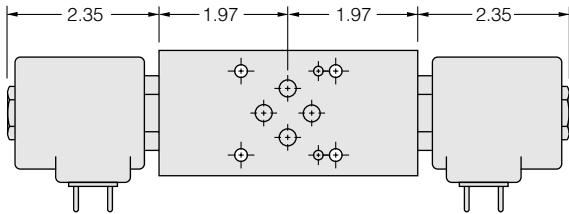

Model No. SV10-22-S03B-x-xx

Seal Plate: Yes Catalog Ref.: 1.044.1

Dual Load Holding, Normally Closed

Side Up: 1 Plug: None
Block No.: 7170820 Plug Side: n/a

Model No. SV10-22-S03H-x-xx

Seal Plate: Yes Catalog Ref.: 1.044.1

Load Holding on A, Normally Closed

Side Up: 1 Plug: 6103010
Block No.: 7170820 Plug Side: B

Model No. SV10-22-S03G-x-xx

Seal Plate: Yes Catalog Ref.: 1.044.1

Load Holding on B, Normally Closed

Side Up: 1 Plug: 6103010
Block No.: 7170820 Plug Side: A

Model No. SV10-22-S03L-x-xx

Seal Plate: Yes Catalog Ref.: 1.044.1

ISO/CETOP 3 Manifold

D03 (NG6) SANDWICH VALVES

Solenoid Sandwich Valves

Dual Blocking, Normally Open

Side Up: 2 Plug: None
Block No.: 7170820 Plug Side: n/a

Model No. SV10-23-S03D-x-xx

Seal Plate: Yes Catalog Ref.: 1.053.1

Blocking on A, Normally Open

Side Up: 2 Plug: 6103010
Block No.: 7170820 Plug Side: B

Model No. SV10-23-S03A-x-xx

Seal Plate: Yes Catalog Ref.: 1.053.1