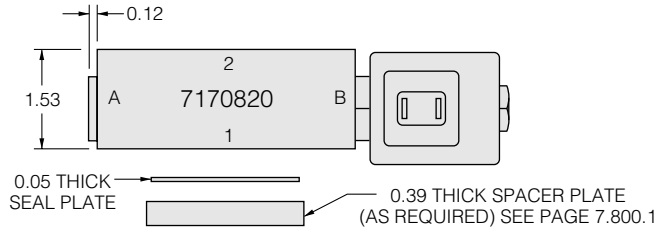

Load Holding on B, Normally Open

Side Up: 1 Plug: 6103010
Block No.: 7170820 Plug Side: A

Model No. SV10-23-S03L-x-xx

Seal Plate: Yes Catalog Ref.: 1.053.1

ISO/CETOP 3 Manifold

Solenoid Sandwich Valves

Dual Blocking, Normally Closed

Side Up: 2 Plug: None
Block No.: 7170820 Plug Side: n/a

Model No. SV10-24-S03D-x-xx

Seal Plate: Yes Catalog Ref.: 1.064.1

Blocking on A, Normally Closed

Side Up: 2 Plug: 6103010
Block No.: 7170820 Plug Side: B