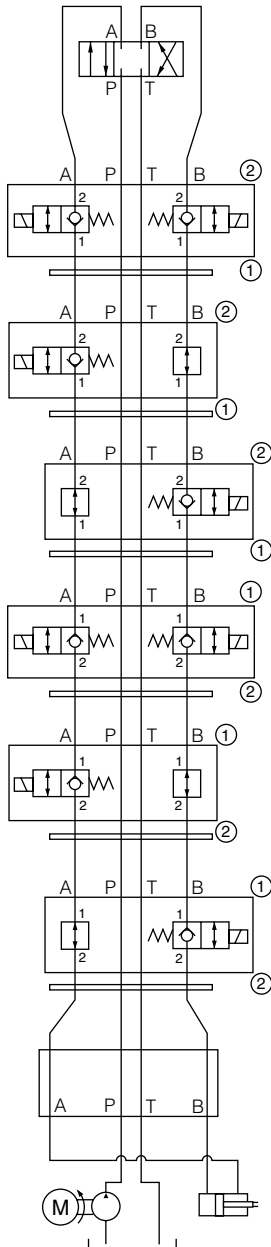

Solenoid Sandwich Valves

Dual Blocking, Normally Closed

Side Up: 2 Plug: None
Block No.: 7170820 Plug Side: n/a

Model No. SV10-22-S03D-x-xx

Seal Plate: Yes Catalog Ref.: 1.044.1

Blocking on A, Normally Closed

Side Up: 2 Plug: 6103010
Block No.: 7170820 Plug Side: B

Model No. SV10-22-S03A-x-xx

Seal Plate: Yes Catalog Ref.: 1.044.1

Blocking on B, Normally Closed

Side Up: 2 Plug: 6103010
Block No.: 7170820 Plug Side: A

Model No. SV10-22-S03B-x-xx

Seal Plate: Yes Catalog Ref.: 1.044.1

Dual Load Holding, Normally Closed

Side Up: 1 Plug: None
Block No.: 7170820 Plug Side: n/a

Model No. SV10-22-S03H-x-xx

Seal Plate: Yes Catalog Ref.: 1.044.1

Model No. SV10-23-S03D-x-xx

Seal Plate: Yes Catalog Ref.: 1.053.1

Blocking on A, Normally Open

Side Up: 2 Plug: 6103010
Block No.: 7170820 Plug Side: B

Model No. SV10-23-S03A-x-xx

Seal Plate: Yes Catalog Ref.: 1.053.1